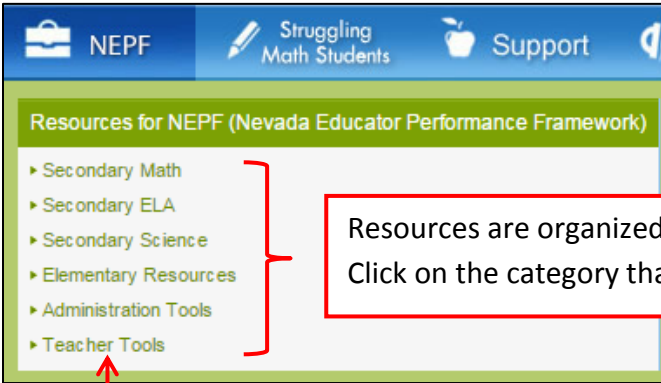

# Accessing the RPDP Website: NEVADA EDUCATOR PERFORMANCE FRAMEWORK (NEPF)

You can access the NEPF resources on <http://www.rpdp.net/>.

At [rpdp.net](http://rpdp.net),  
click on **NEPF**

Resources are organized by level and content.  
Click on the category that interests you.